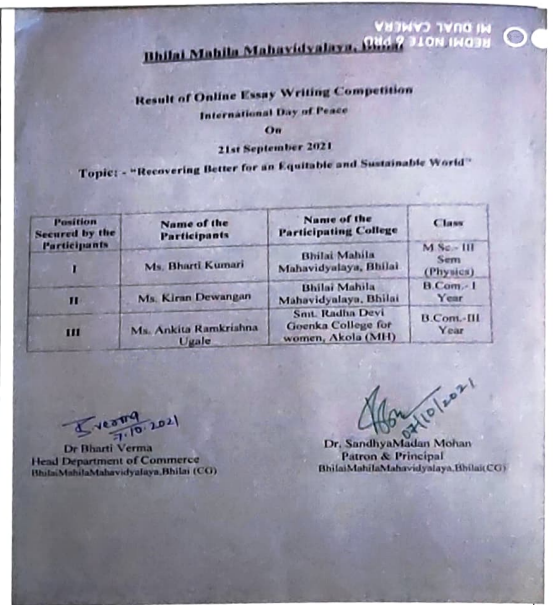

36

5. 02.09.2021-06.09.2021 On the occasion of National Nutrition Week, from 2nd to 6th September, 2021, Bhilai Mahila Mahavidyalaya & St. Thomas College, Bhilai, in collaboration with Radha Bai Goenka College for women, Akola, Maharashtra, have organised different activities throughout the week.